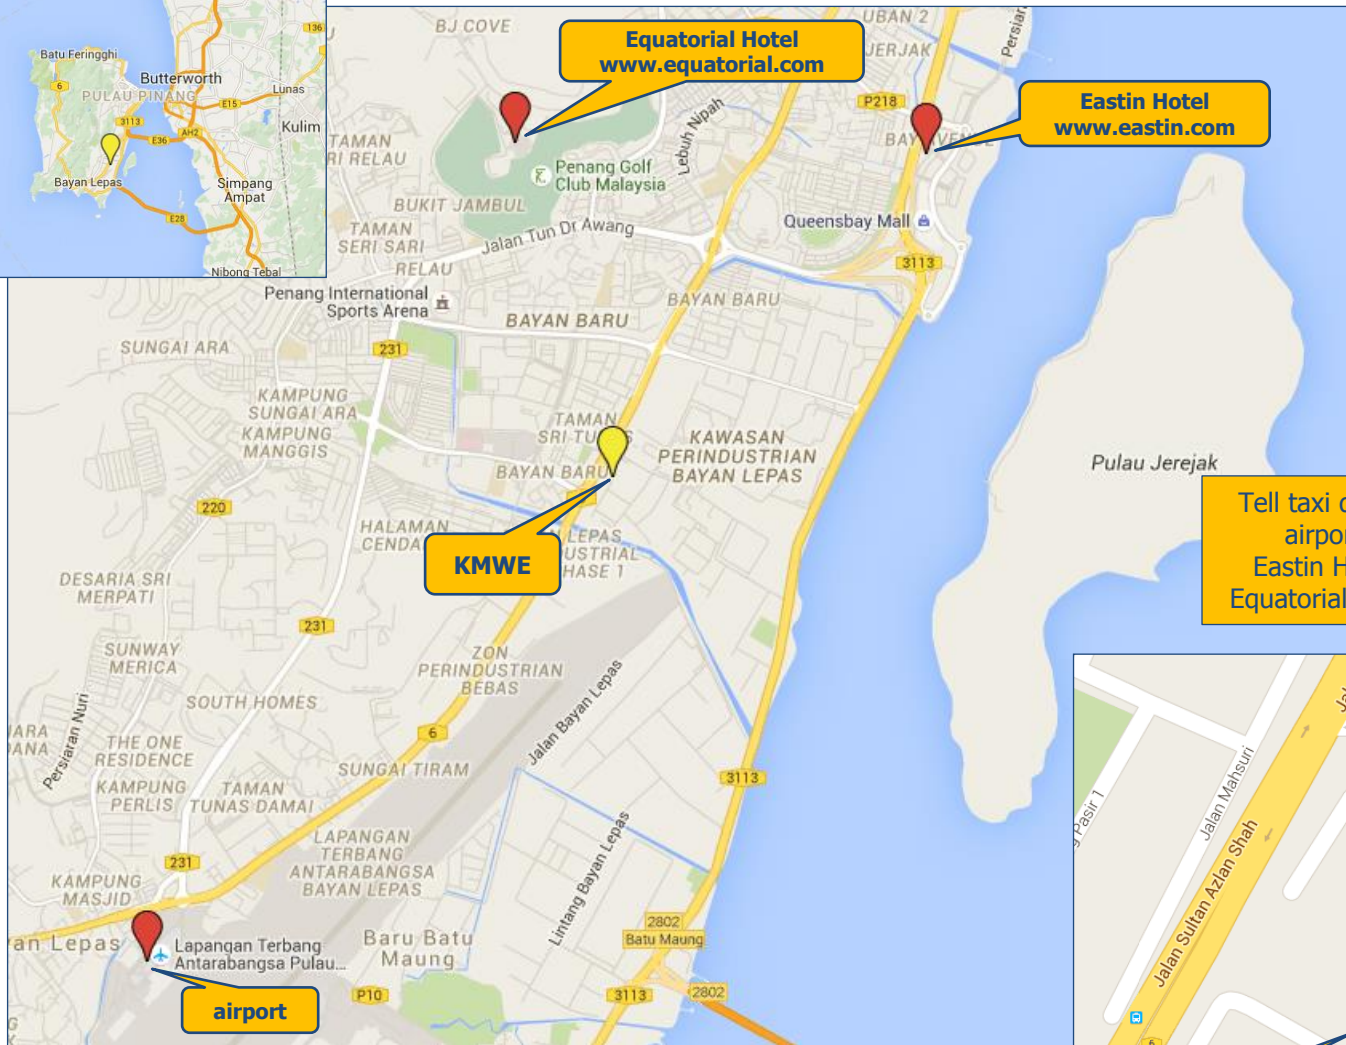

Tell taxi driver: "KMWE is next to PSDC".  
 airport -> KMWE: 16 min – 8 km  
 Eastin Hotel -> KMWE: 10 min – 5 km  
 Equatorial Hotel -> KMWE: 16 min – 5 km

**KMWE Malaysia Sdn Bhd**  
 Plot 63, 2nd floor, Pesara Kampung Jawa  
 Taman Perindustrian Bayan Lepas  
 11900 Bayan Lepas, Penang  
 Malaysia