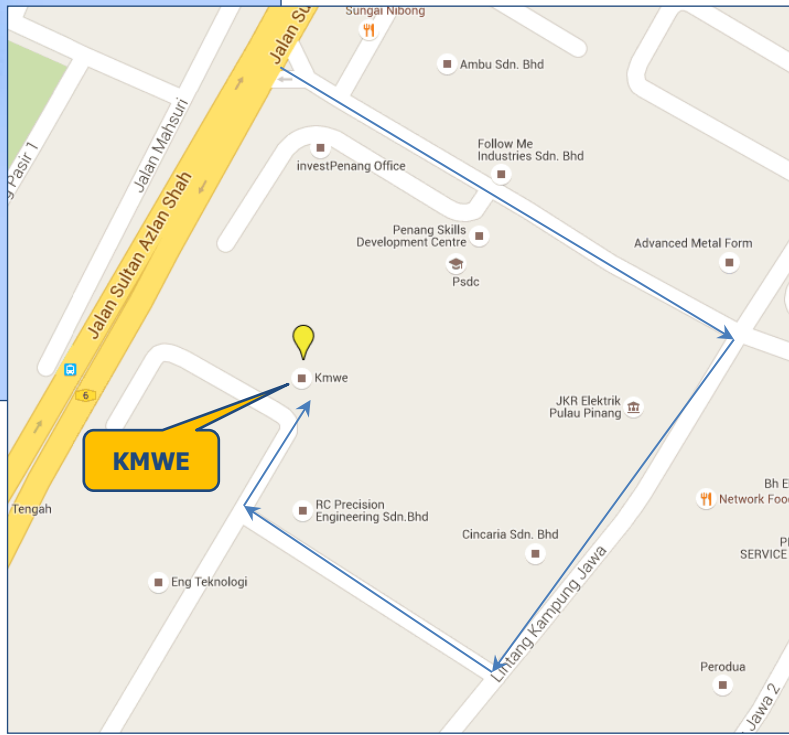

Tell taxi driver: "KMWE is next to PSDC".  
 airport -> KMWE: 16 min – 8 km  
 Eastin Hotel -> KMWE: 10 min – 5 km  
 Equatorial Hotel -> KMWE: 16 min – 5 km

**KMWE Malaysia Sdn Bhd**  
 Plot 63, 2nd floor, Pesara Kampung Jawa  
 Taman Perindustrian Bayan Lepas  
 11900 Bayan Lepas, Penang  
 Malaysia